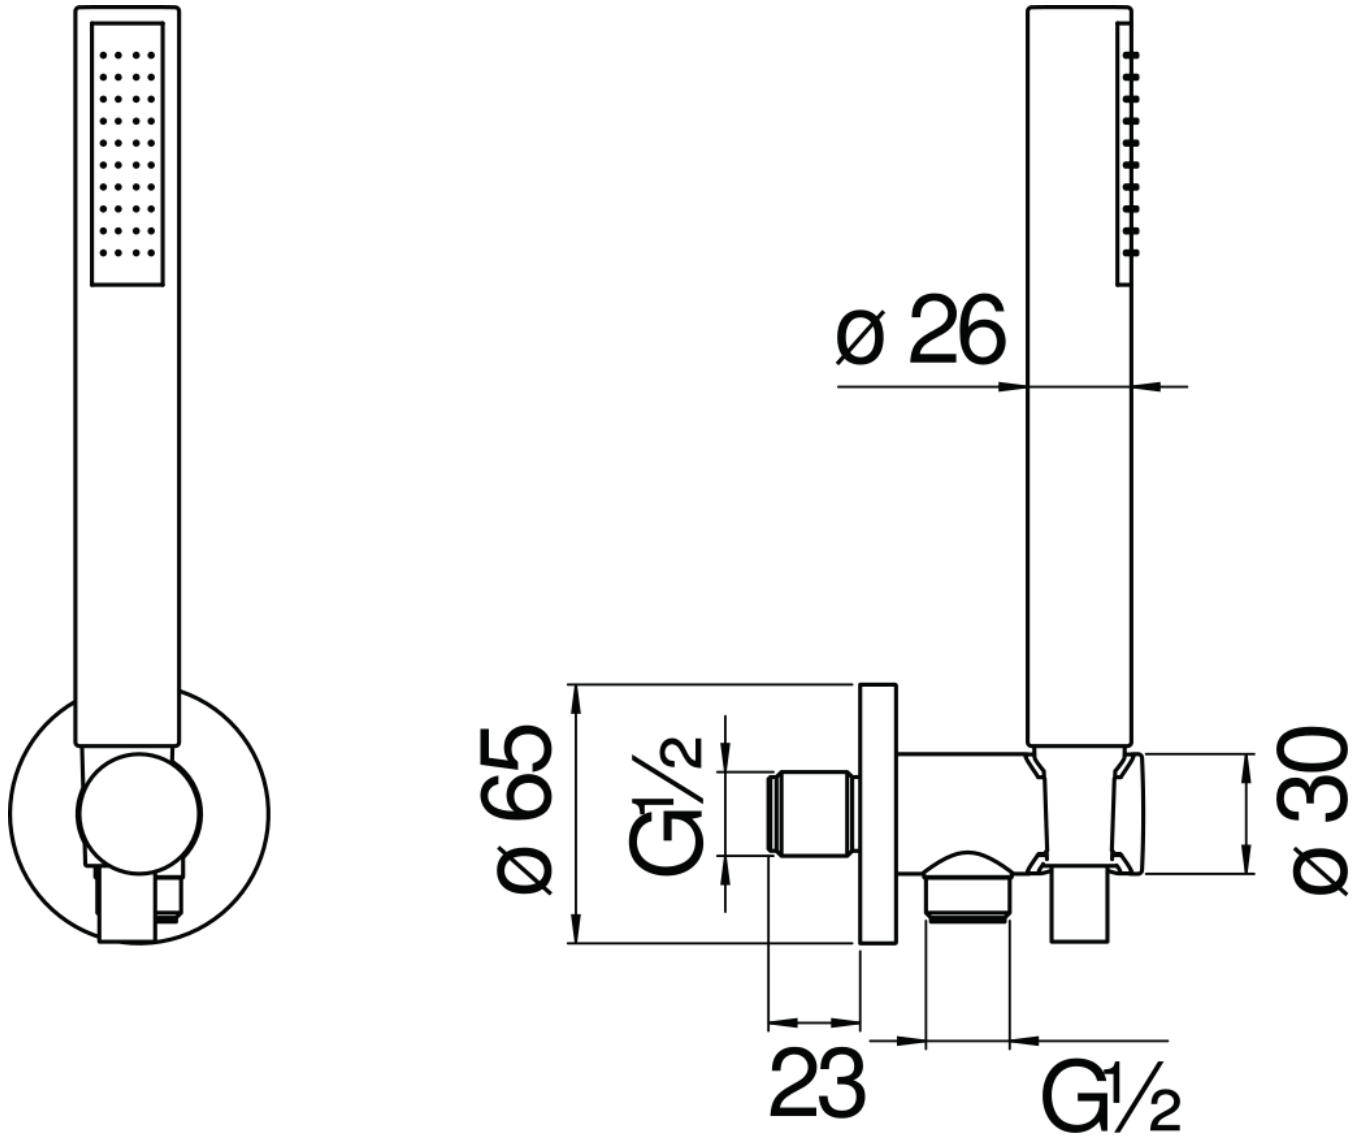

SPECIFICATIONS

Shower set with 1/2" water connection

Polar white

Teflon coated fixed hand shower support

Single jet hand shower and 150 cm hose

Packaging: 24 x 25 x 8 cm / 0,0048 m³ / 0,8 kg

FLOW RATE DIAGRAM: HOT/COLD WATER